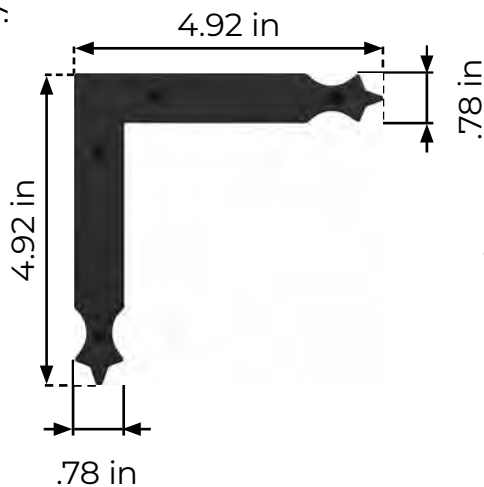

**Prod id#
DH DB-125**