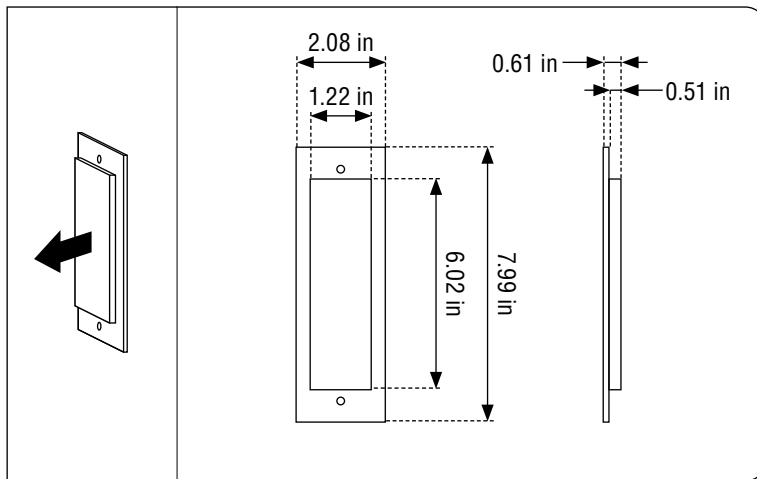

Handle 4 Glossy
Prod id# DH 742.070.101BG