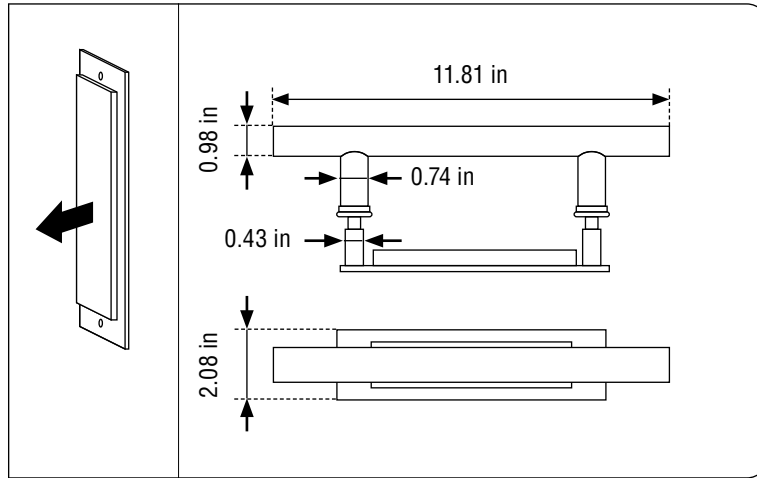

Double Handle Glossy
Prod id# DH TY2.070.161BG