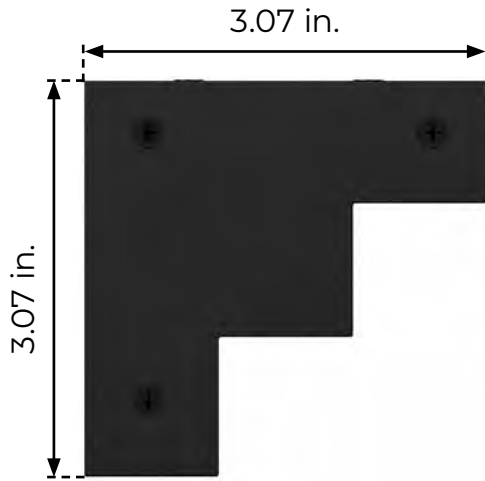

Black Corner Door Protector

**Prod id#
DH CP**