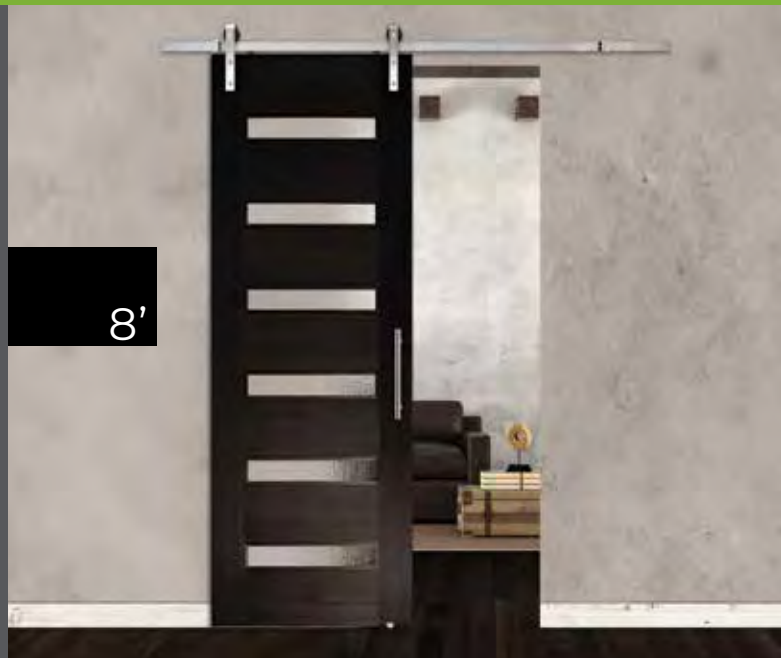

Standard Top Mount
Prod id# WDH TSQ04
Single & Double Door

8' Single Door Size: 3' x 8' x 1-3/4"

Ribbed Acid Etched Glass | Prod id# BR 7100

Horizontal 6-Lite TDL Mahogany | Prod id# ADO 3080H-6

Satin Nickel
Prod id# WDH TSQ04SN
Single & Double Door