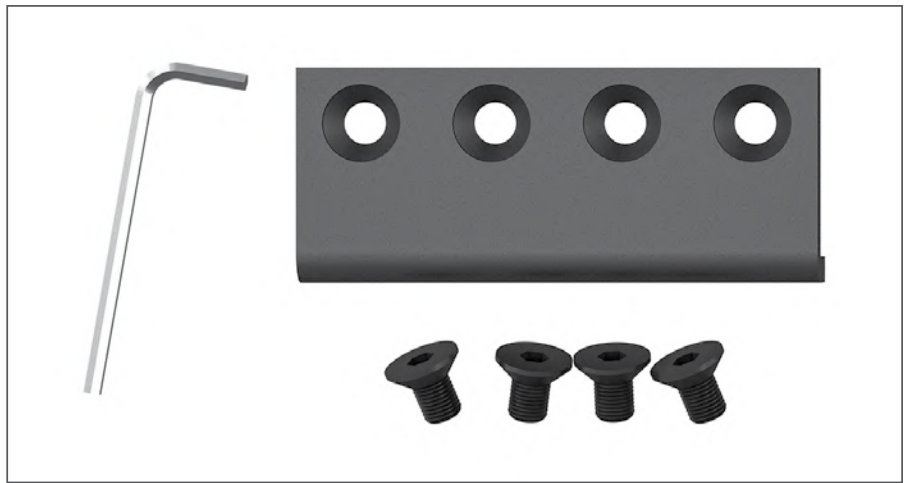

Handles

Double Handle Glossy
Prod id# DH TY2.070.161BG

Double Handle Powder
Prod id# DH TY2.070.161PC

Rail Connector
Prod id# DH TY2.045
Steel + Black
Powder Coating

Latch
Prod id# DH TY2.072
Steel + Black
Powder Coating