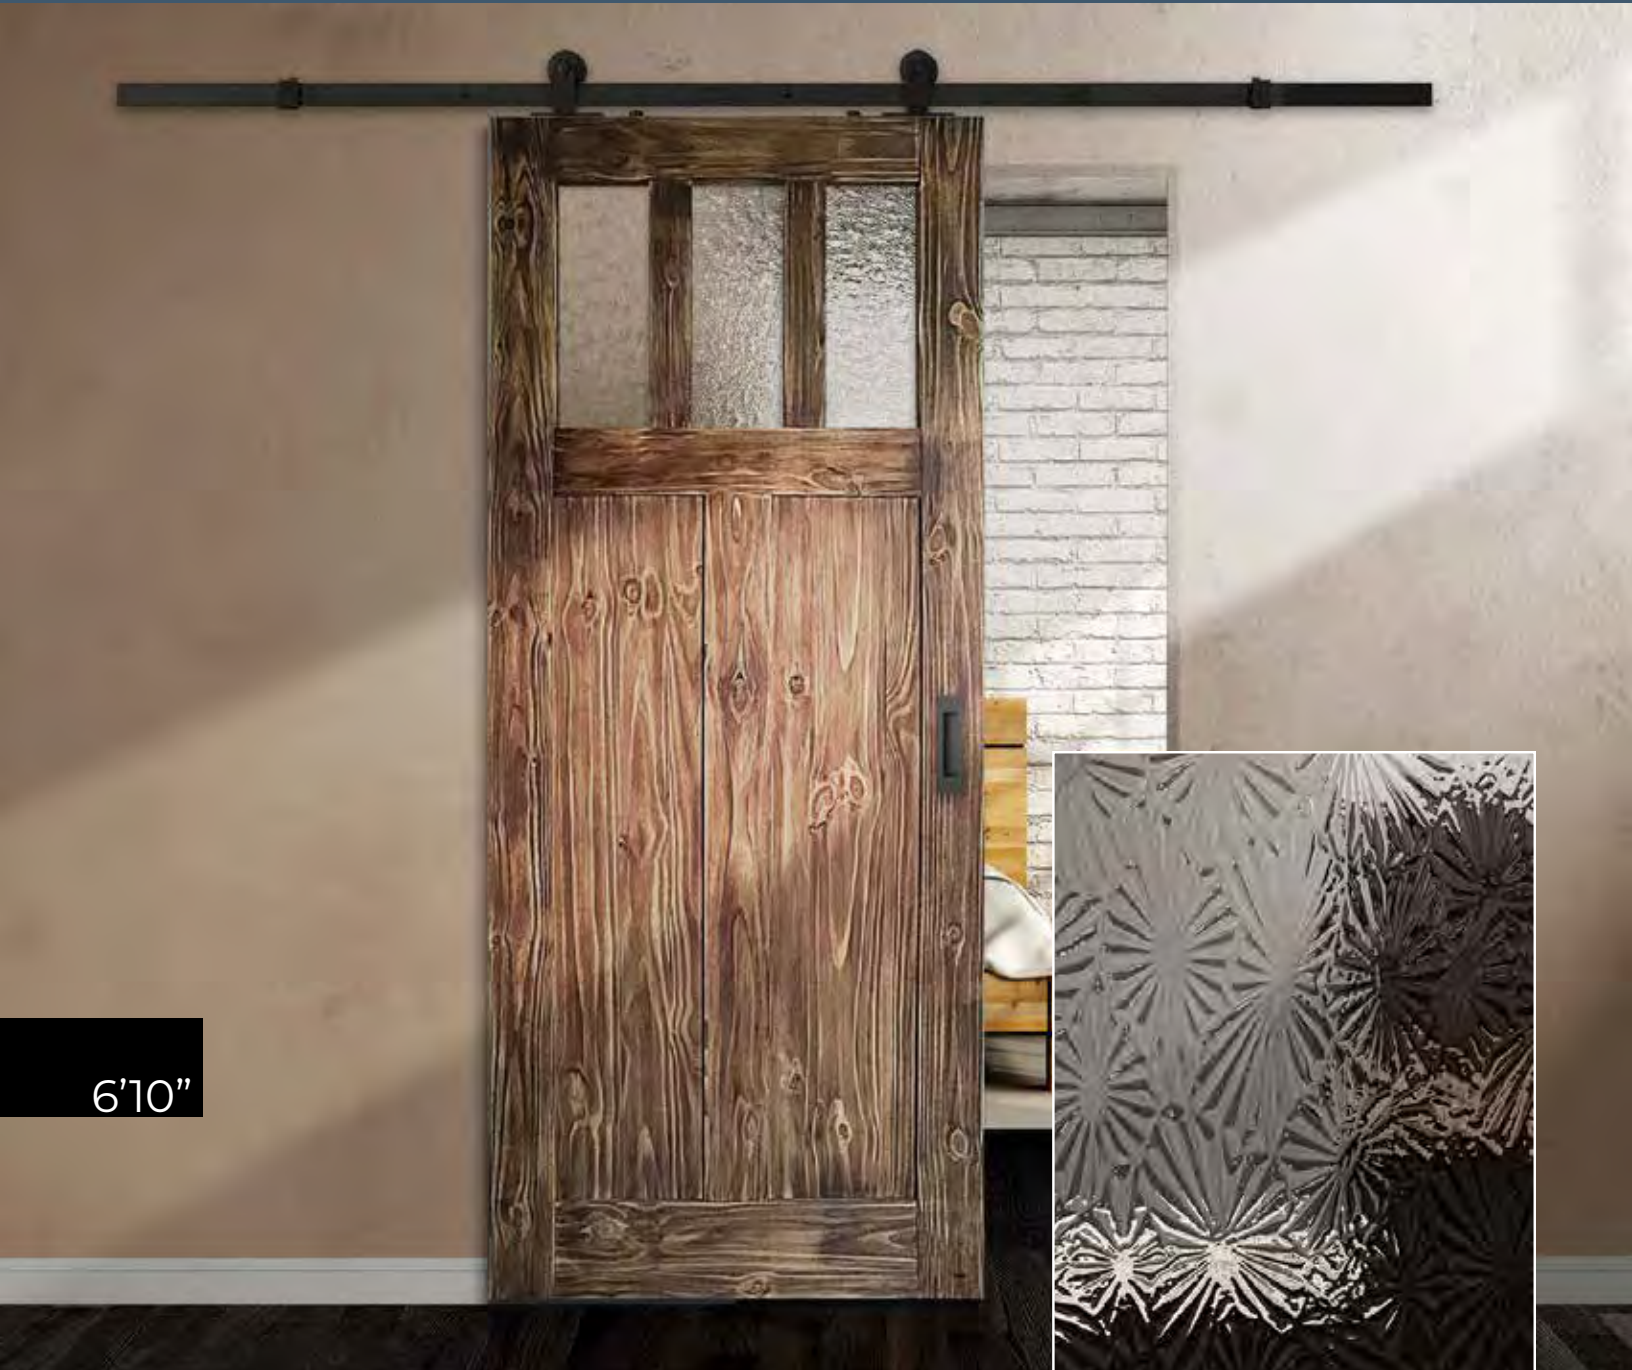

3 Lite Artificial Reclaim Carbonize

6'10"