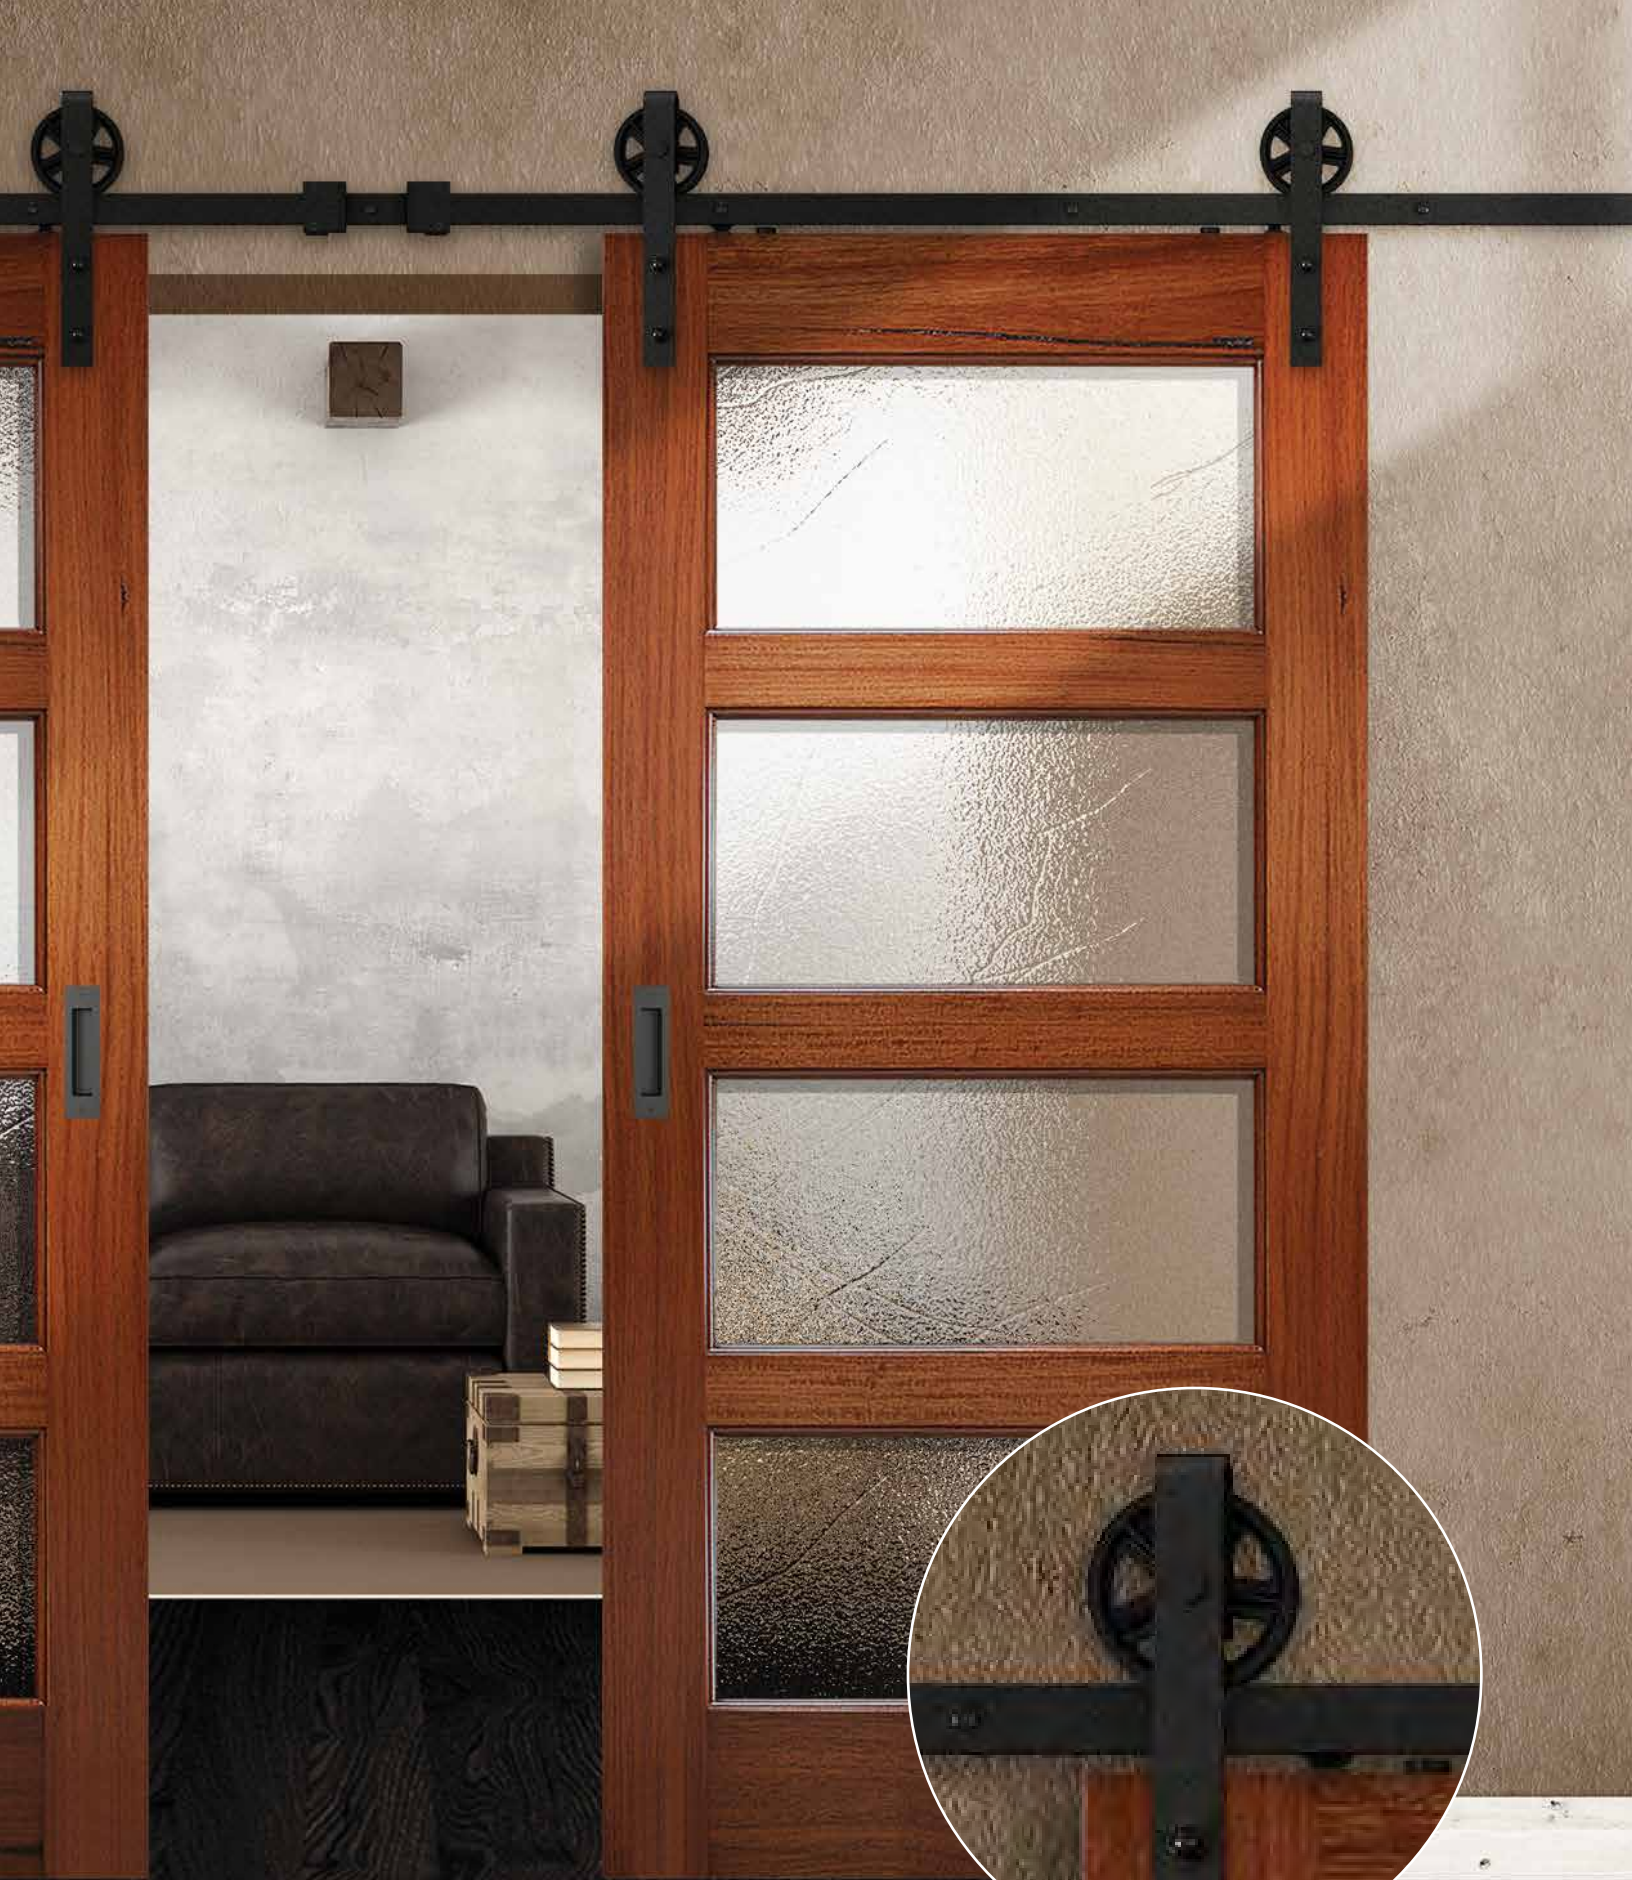

8'2"

Andean Walnut Door
Prod id# AWD 3068-4LITETDL

CONTEMPORARY

Collection

Our contemporary Collection is available in two wood options, Andean Walnut and Mahogany.

These truly exceptional doors can be glazed with a variety of glass options to allow for the desired amount of privacy. To complement your selection, a full selection of hardware options are available.