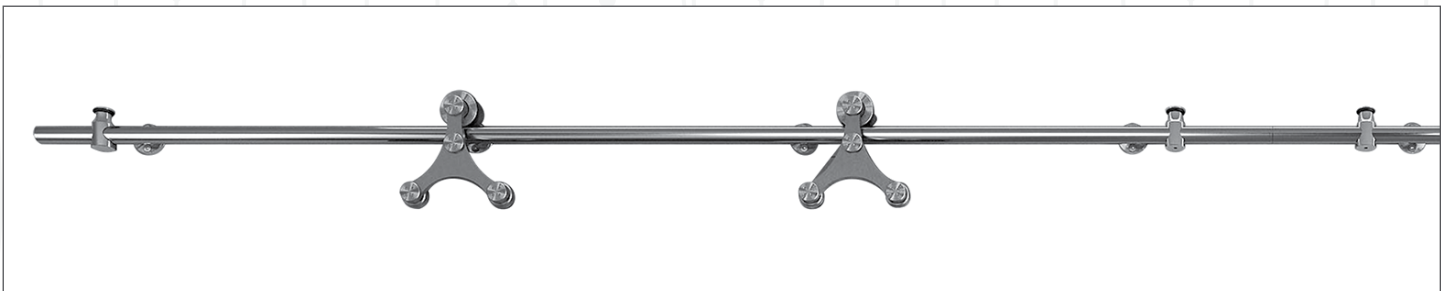

Tri Cap
Prod id# GDH TYS2516