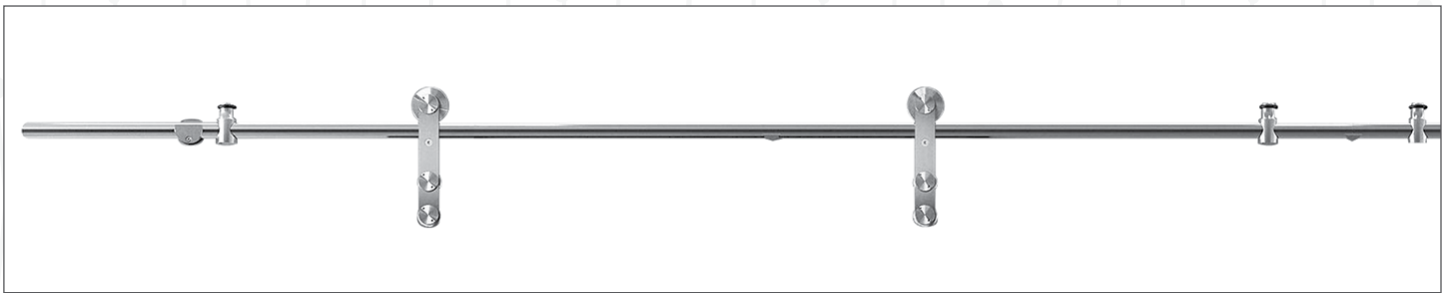

Maximum Glass Size: 72" x 96"

Ultra Clear Float Glass Door | Prod id# GI 010UC

Tri Cap
Prod id# GDH TYS2516
Single & Double Door

Maximum Glass Size: 72" x96"

Hardware for Glass Barn Doors

Standard Top Mount
Prod id# GDH TSQ04