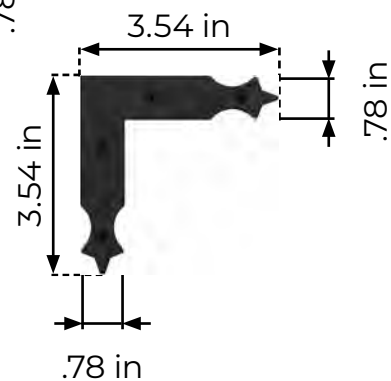

**Prod id#
DH DB-90**