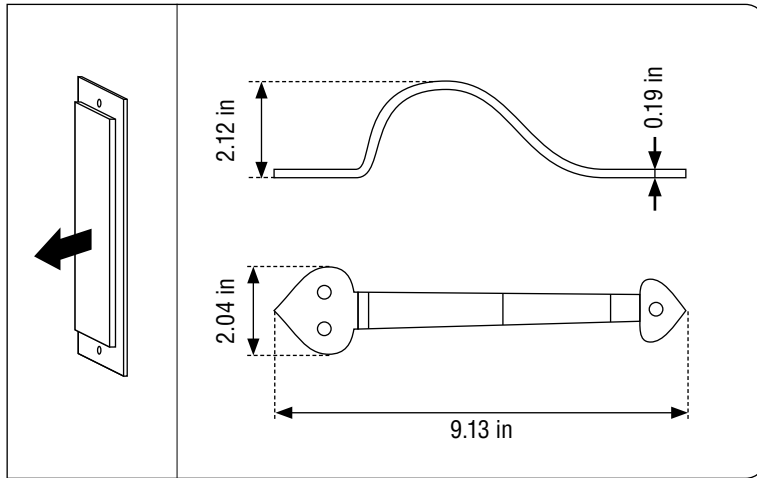

Handle 3 Glossy
Prod id# DH TY2.070.158BG