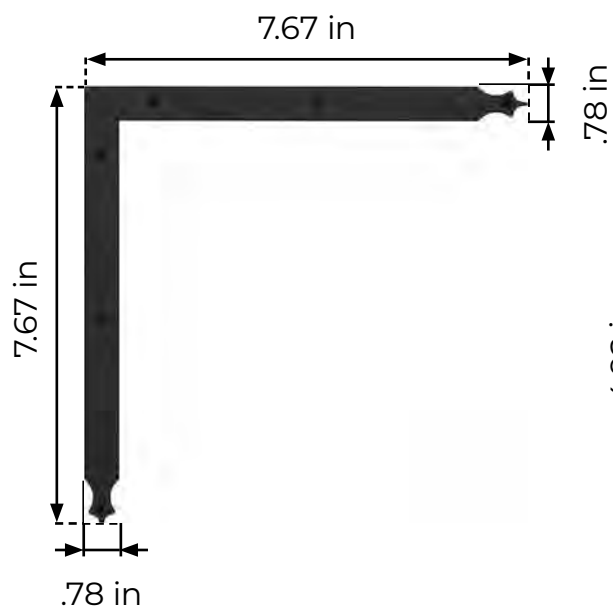

Decorative Brackets

**Prod id#
DH DB-195**