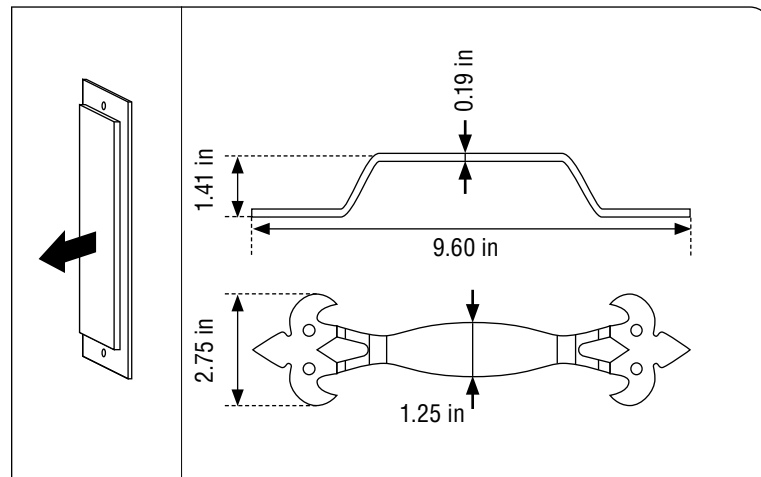

Handle 2 Glossy
Prod id# DH TY2.070.155BG