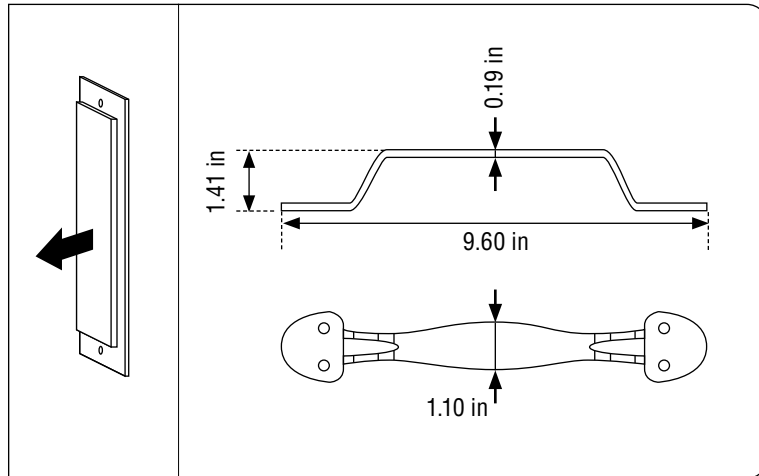

Handle 1 Glossy
Prod id# DH TY2.070.157BG