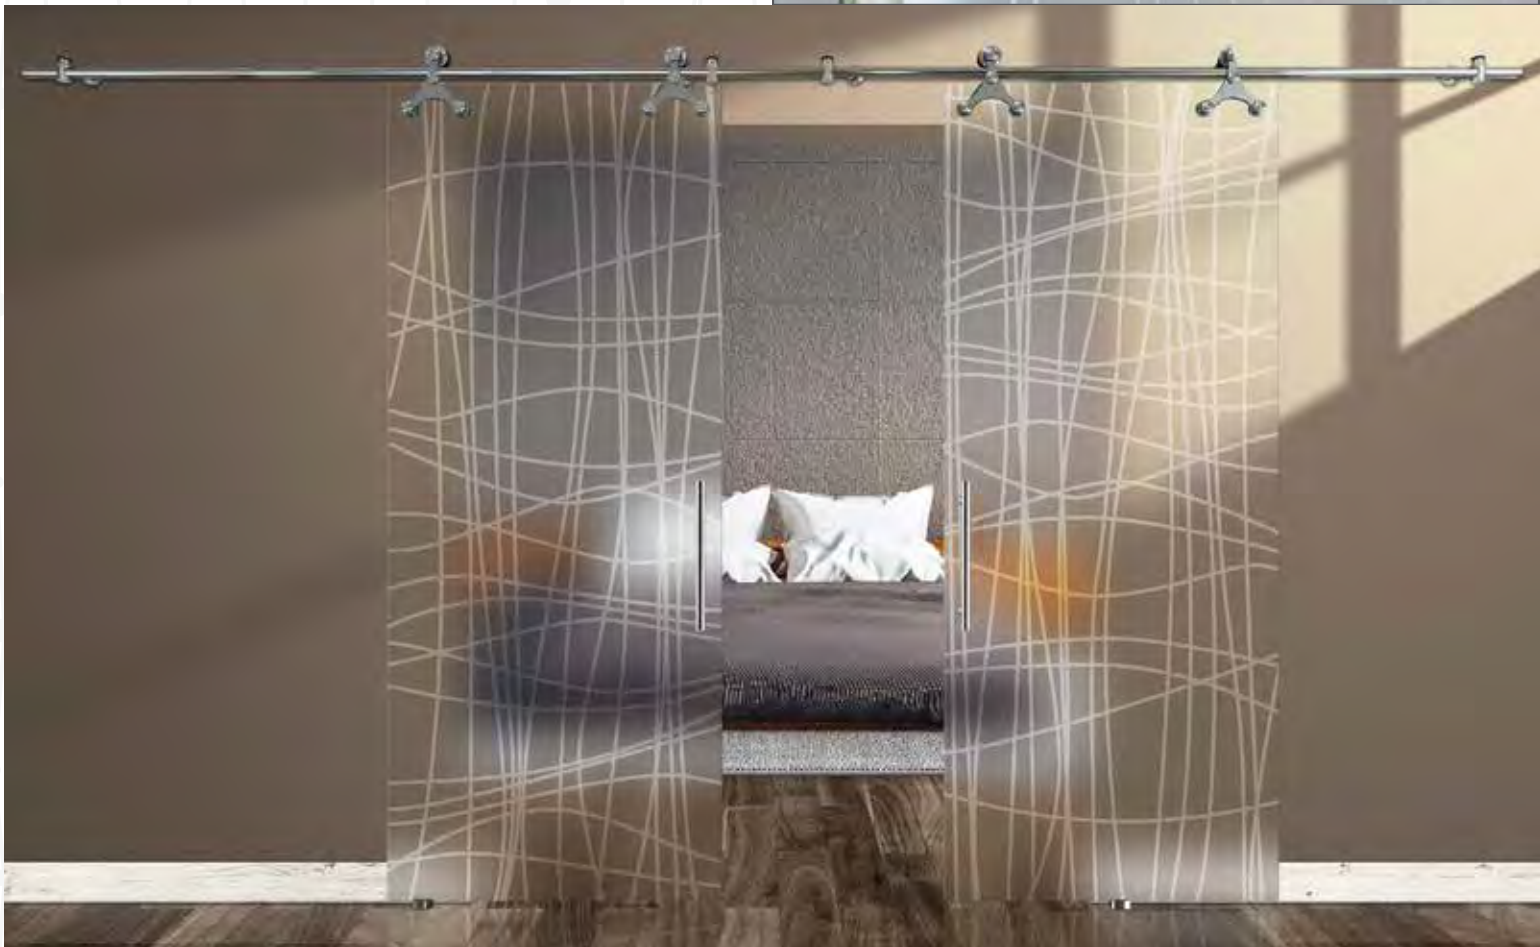

Esencia Glass Door | Prod id# BR 3100-10

Tri Cap
Prod id# GDH TYS2516
Single & Double Door

Maximum Glass Size: 88" x 126"