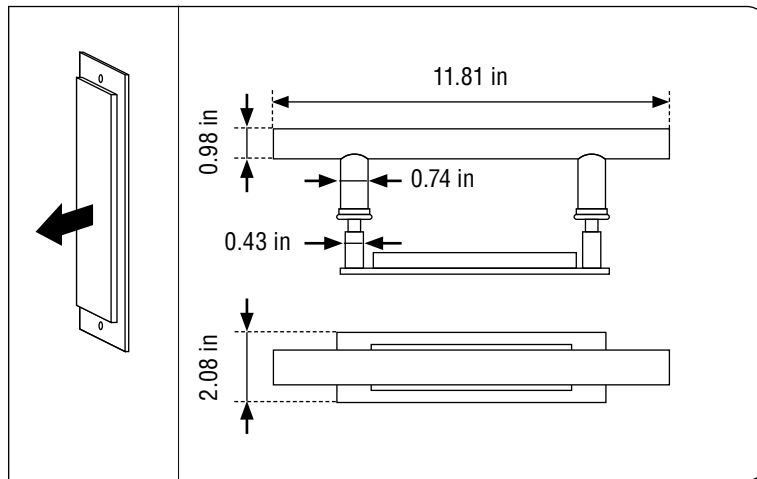

Double Handle Powder
Prod id# DH TY2.070.161PC

Rail Connector
Prod id# DH TY2.045
Steel + Black
Powder Coating