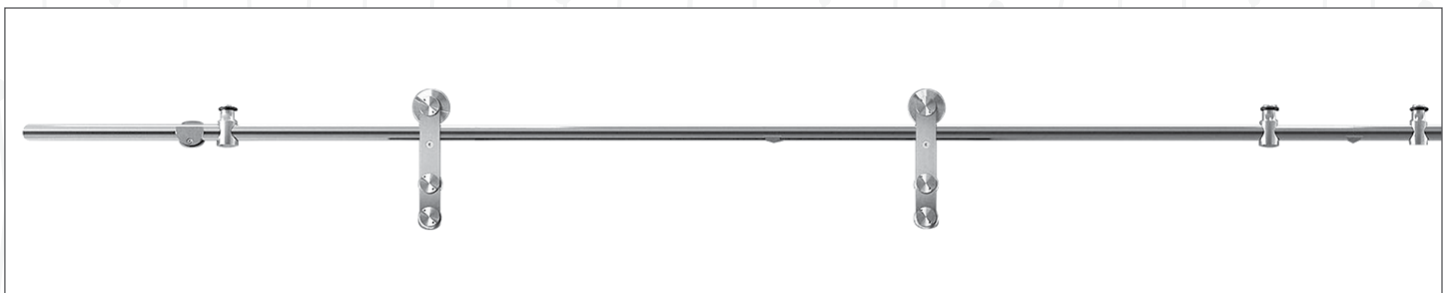

Moderno Metallo
Prod id# GDH TYS2502