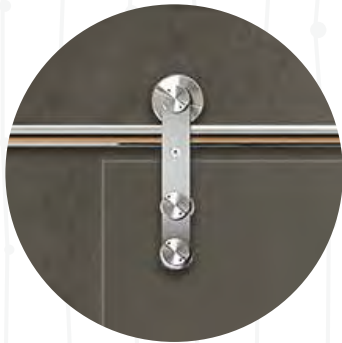

Low Iron Acid Etched Glass Door | Prod id# BR 5100UC

Moderno Metallo
Prod id# GDH TYS2502
Single & Double Door

Maximum Glass Size: 88" x 126"