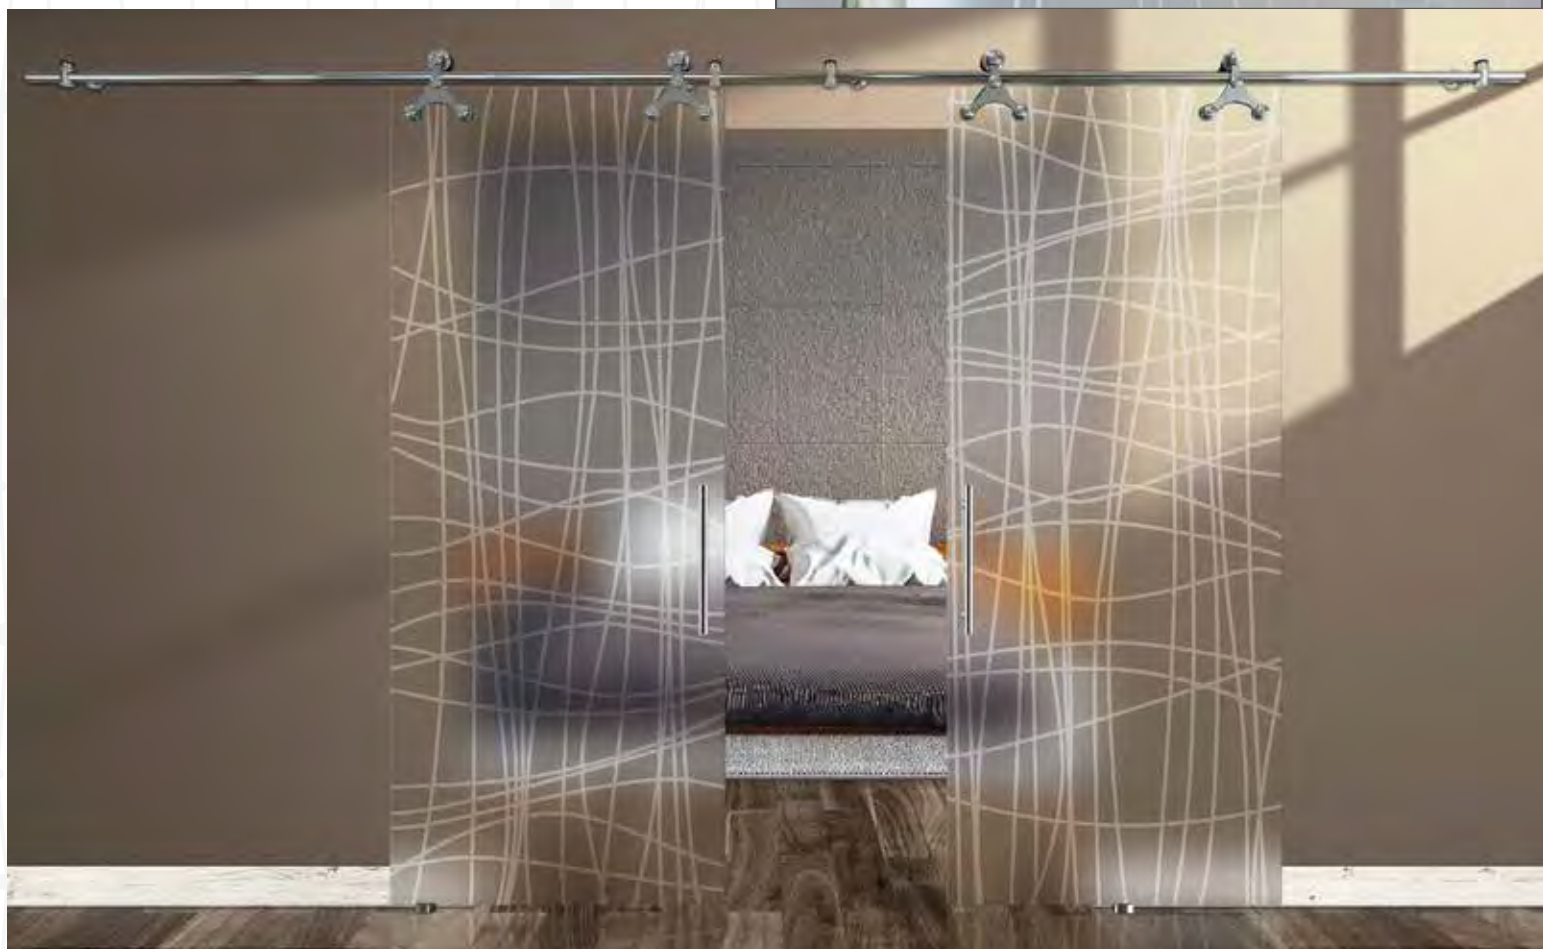

Esencia Glass Door | Prod id# BR 3100-10

Flux Cap
Prod id# GDH TYS2516
Single & Double Door

Maximum Glass Size: 88" x 126"