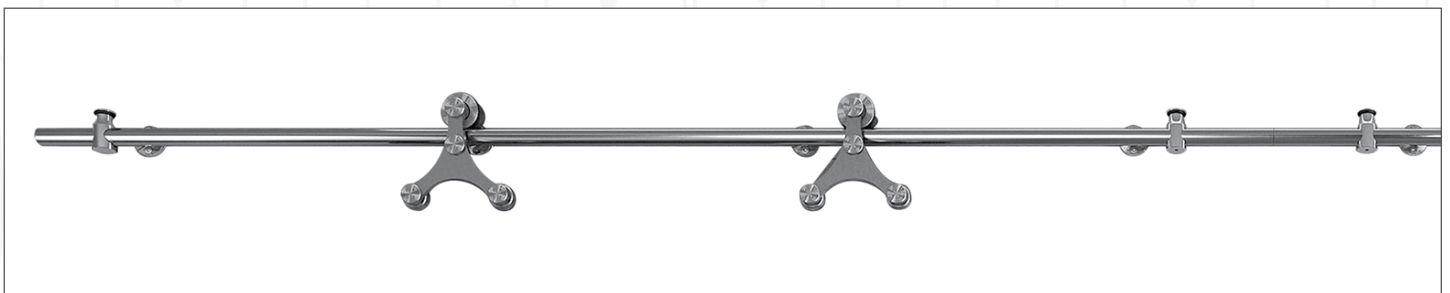

Flux Cap
Prod id# GDH TYS2516