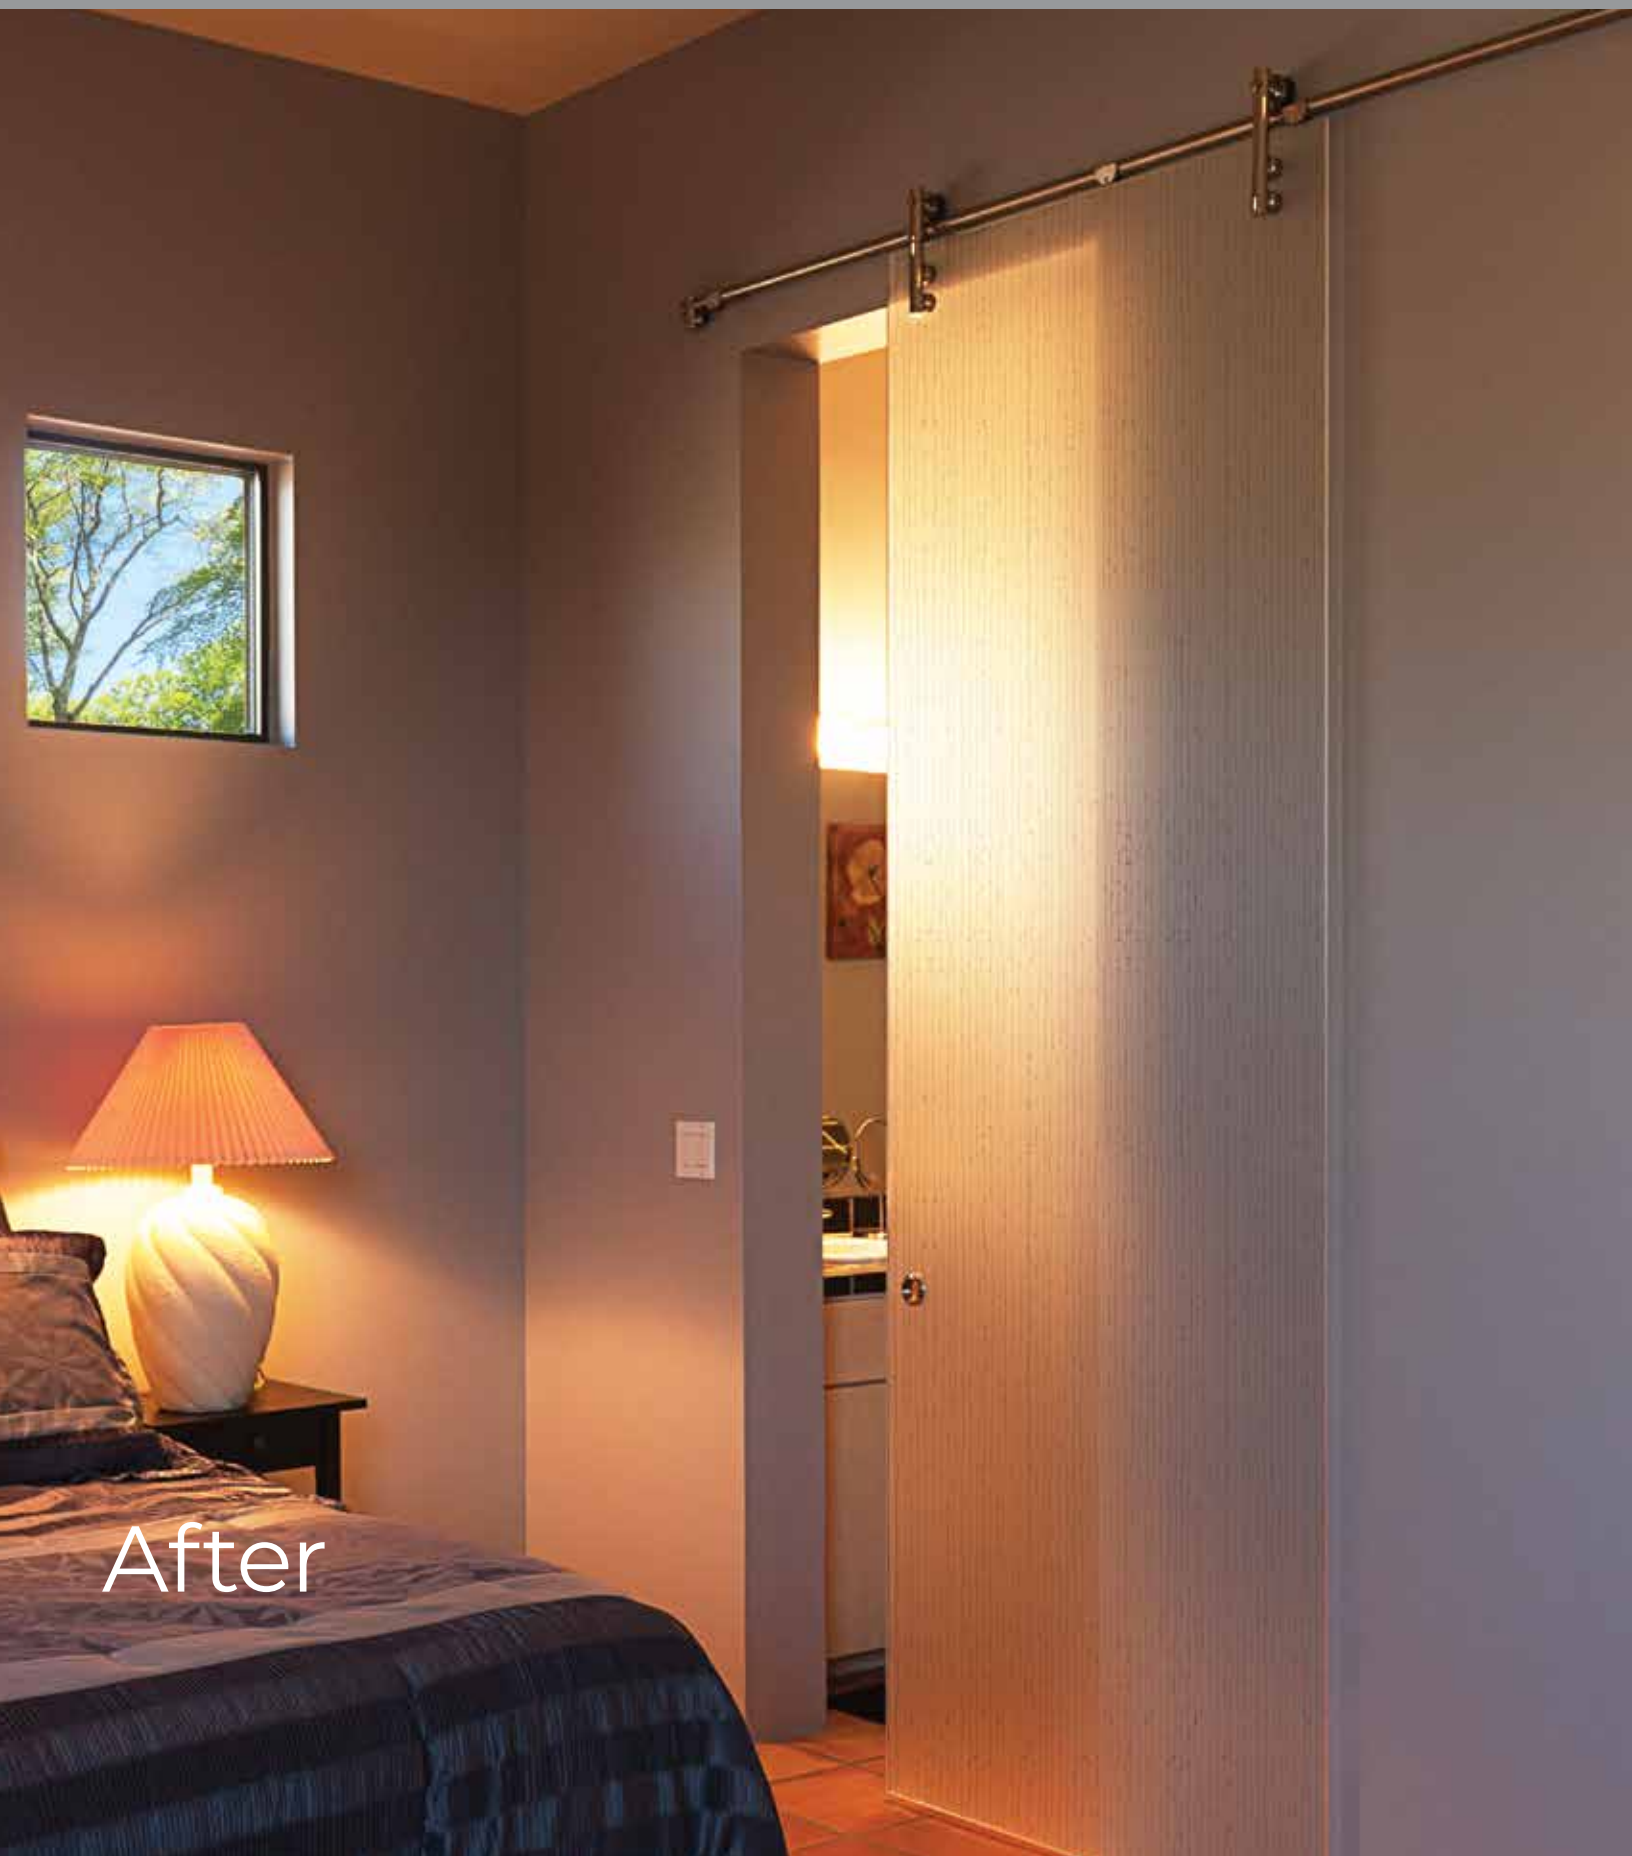

# HOLLANDER

A R C H I T E C T U R A L

*Decorative Glass Sliding Door System*

Moderno Metallo Prod id# GDH TYS2502  
Aqui Glass Prod id# GI AQUI

A photograph of a sliding glass door system. The door is partially open, revealing a textured glass panel with a vertical ribbed pattern. The door is mounted on a metal track system. The background is a plain wall, and the floor is made of wood. A decorative pattern of vertical lines and dots is visible on the left side of the image.

# Acqua Glass Door

Actual size in image:  
38" X 110"

Before

After